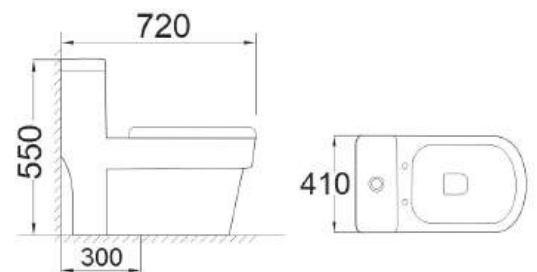

Model **A-1998**

Giá: 7.600.000đ