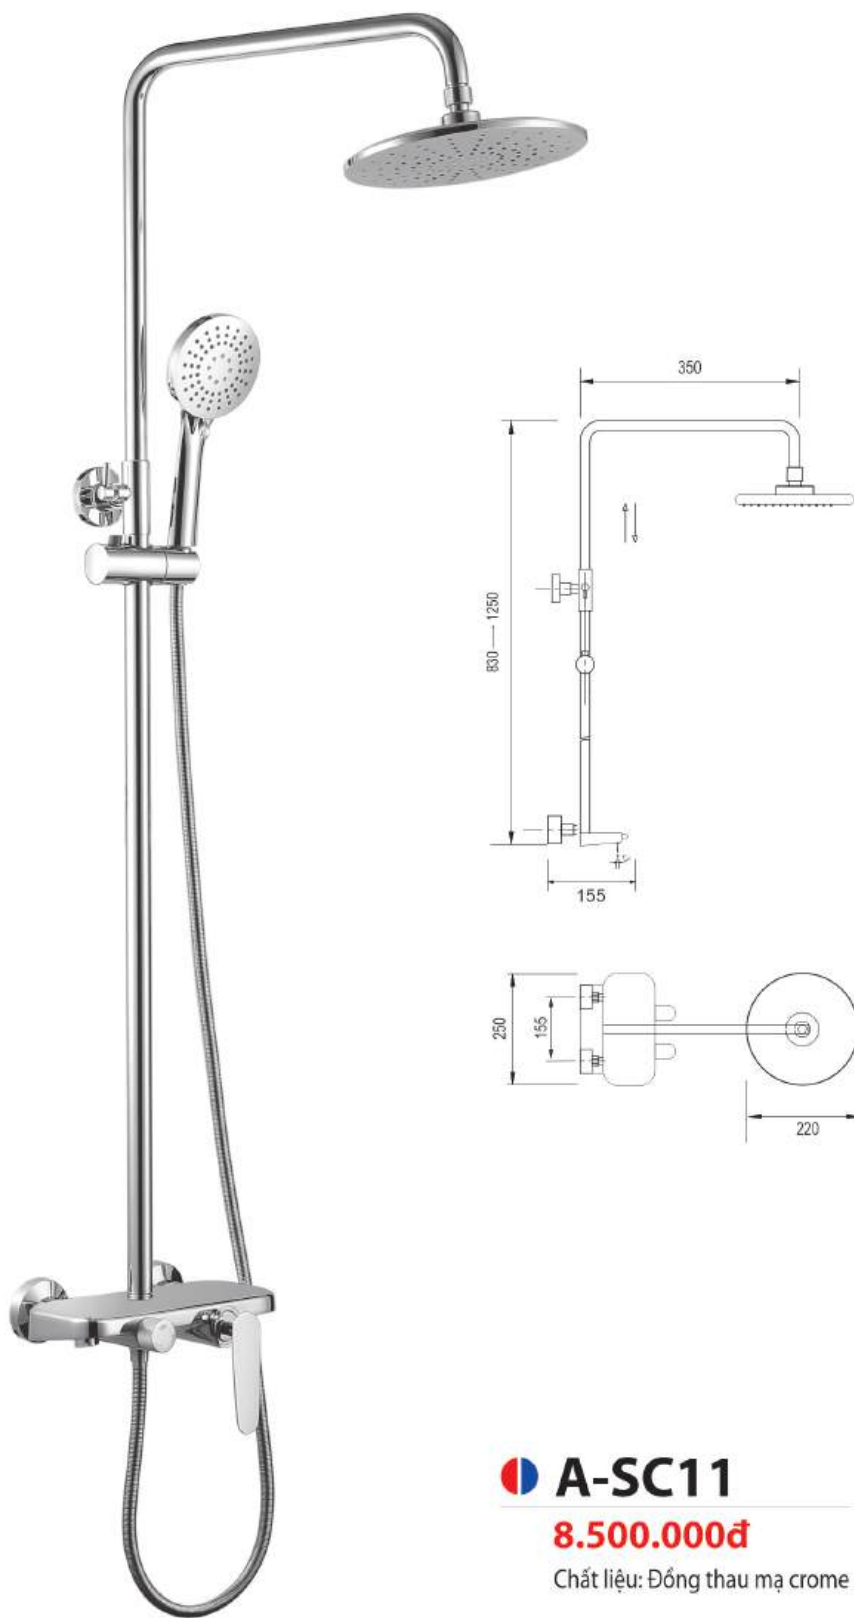

A-SC11

8.500.000đ

Chất liệu: Đồng thau mạ crome